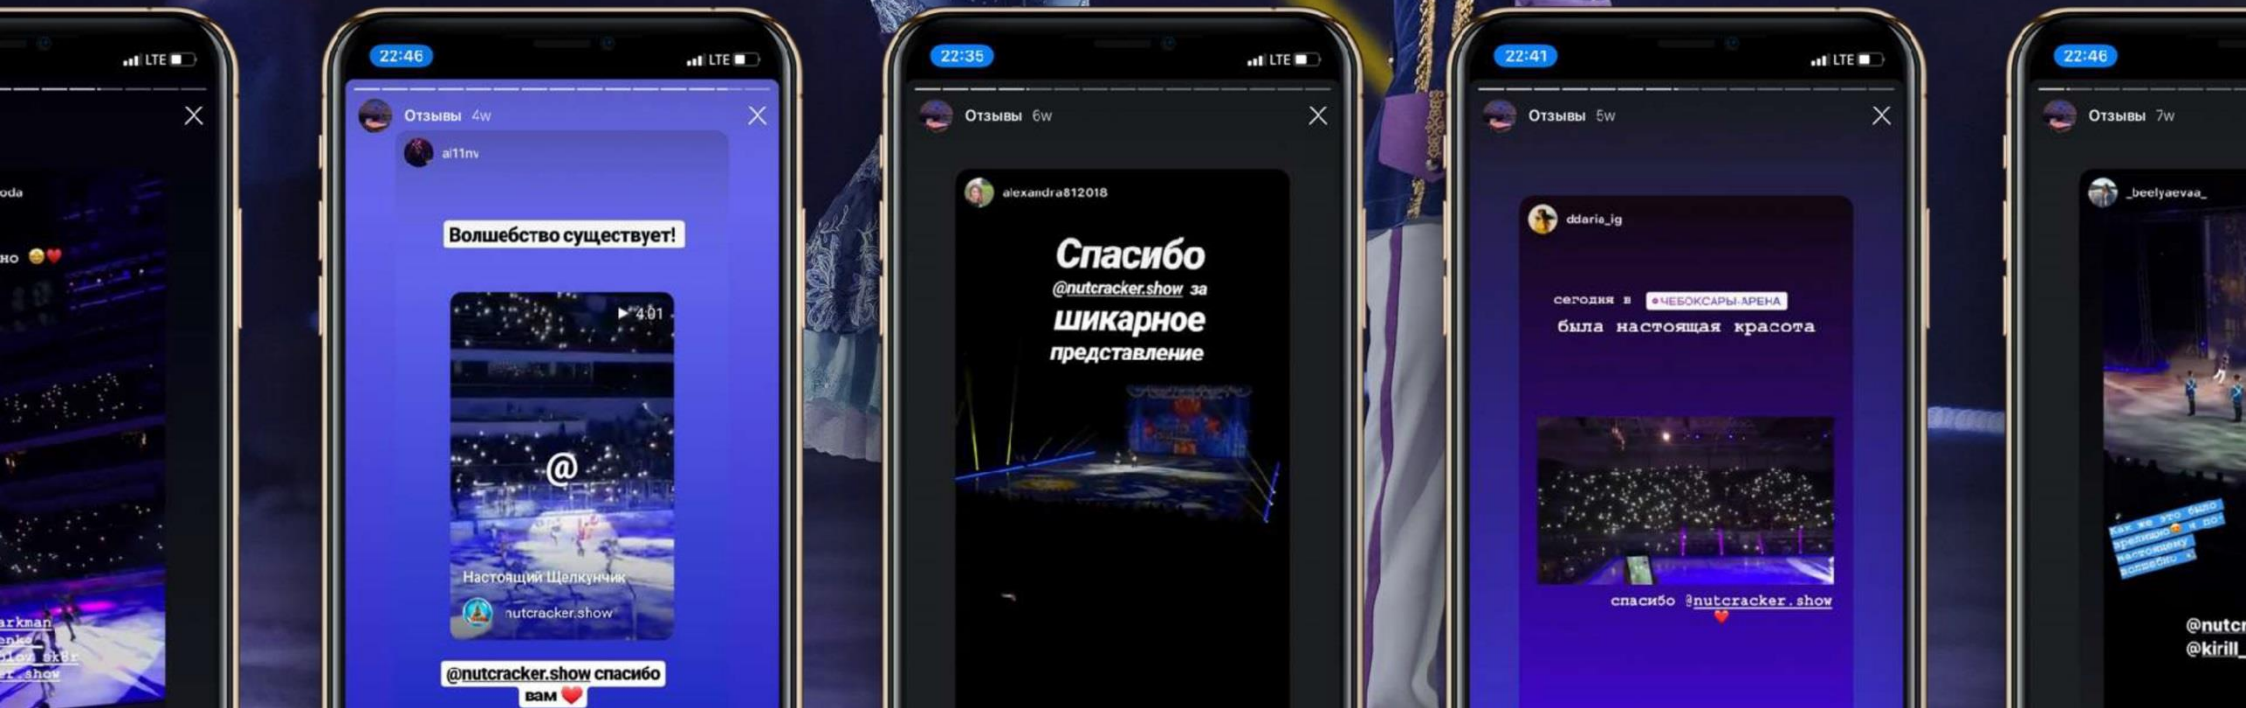

EXCEPTIONAL REVIEWS

For more exceptional reviews,
use the official hashtag of the event:

#НастоящийЩелкунчик

22:46

Отзывы 4w

al11nv

Волшебство существует!

3:01

@

Настоящий Щелкунчик

nutcracker.show

@nutcracker.show спасибо вам ❤️

22:35

Отзывы 6w

alexandra812018

Спасибо
@nutcracker.show за
шикарное
представление

22:41

Отзывы 5w

ddaria_jg

сегодня в @НЕБОЖСАРЫ-АРЕНА
была настоящая красота

спасибо @nutcracker.show ❤️

22:46

Отзывы 7w

beelyaeva

@nutcracker.show
@kirill_